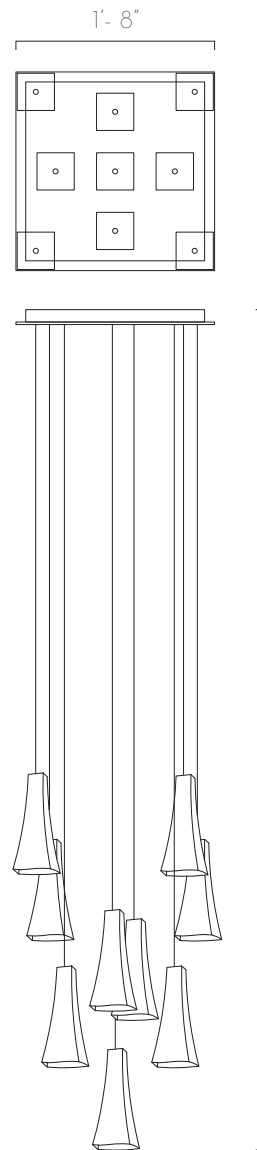

PORCELAIN BABYLON

9 PENDANTS SQUARE CHANDELIER

DESCRIPTION

The Porcelain Babylon pendants are hand-crafted with white porcelain by Canadian porcelain artist Bill Reddick. An elegant and modern pendant light fixture comprises of hand-made porcelain and encases a dimmable LED bulb. A fixture that provides great source of ambient lighting for residential and commercial spaces.

TECHINCAL SPECIFICATIONS

Designed by
AM Studio Team

Category
Pendant Chandelier

Canopy Finish
Powder coated metal in Flat White/ Satin Nickel

Canopy Size
20"L x 20"W x 1.5"H

Pendant Material
White Porcelain

Pendant Size
9 units of 3 3/4"W x 9 5/8"H

Total Drop
7'H + 2' extra wire for adjustment

Bulb
Dimmable G4 LED - 12V - 2W

Recommended Dimming Switch
Lutron CTCL-153PD
Lutron Pro

Transformer:
Magnitude E6OR12DC - 60W 12VDC - Dimmable - Class 2
LED Driver
Input: 120V
Output: 12V

Electrical Outlet needed: 1

Catalogue # PB-9-20S

Note: Due to the nature of our handmade work, there may be slight variances in porcelain colour. AM Studio light fixtures are made to order, handmade and created in Toronto, Canada.